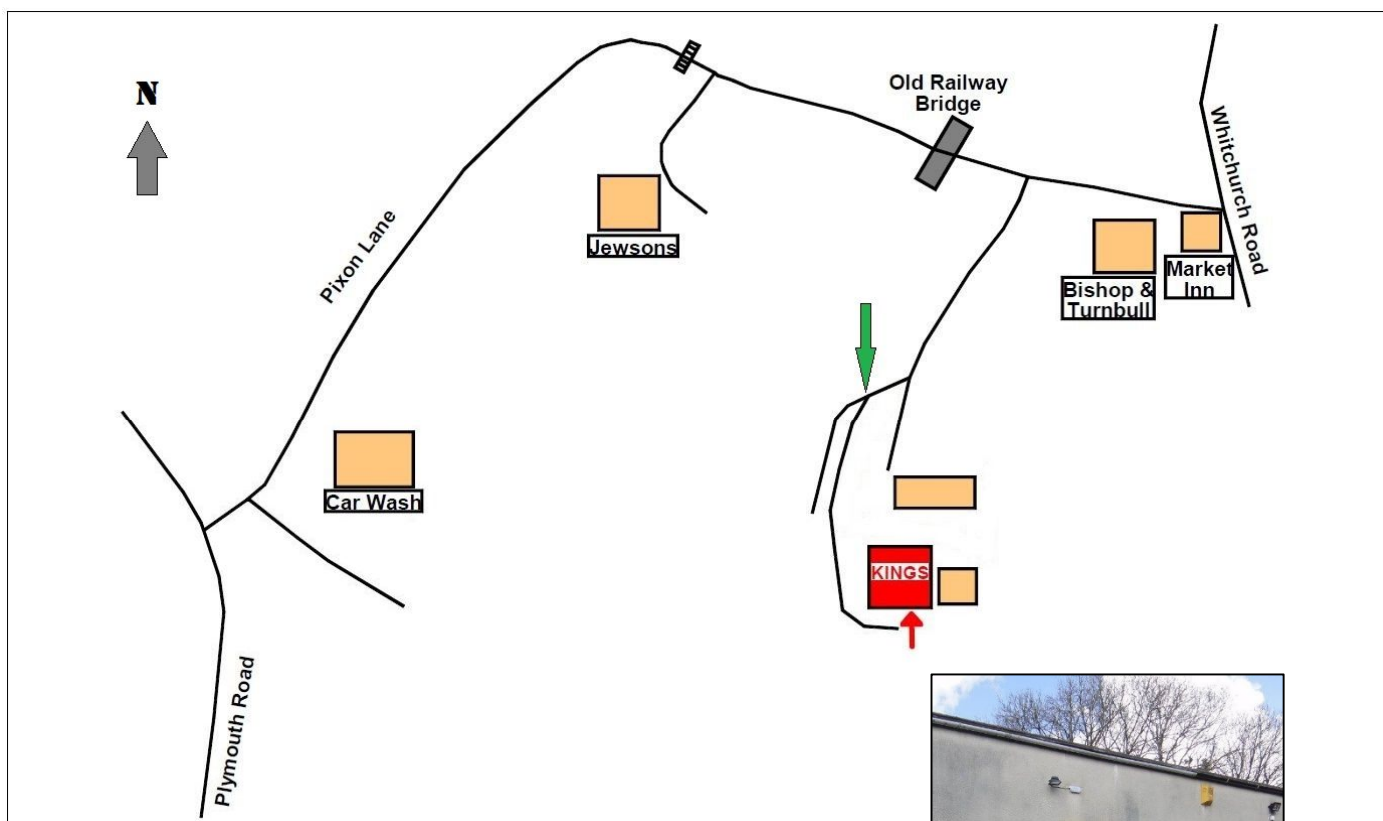

Directions to King's Hall, Pixon Lane, Tavistock, PL19 9AZ

After driving up through the car park, make sure you take the middle road with the little speed humps (indicated by the green arrow on the map and photo below).

The entrance is via the red arrow, up a small flight of steps on the side of the building.

From Google Streetview: